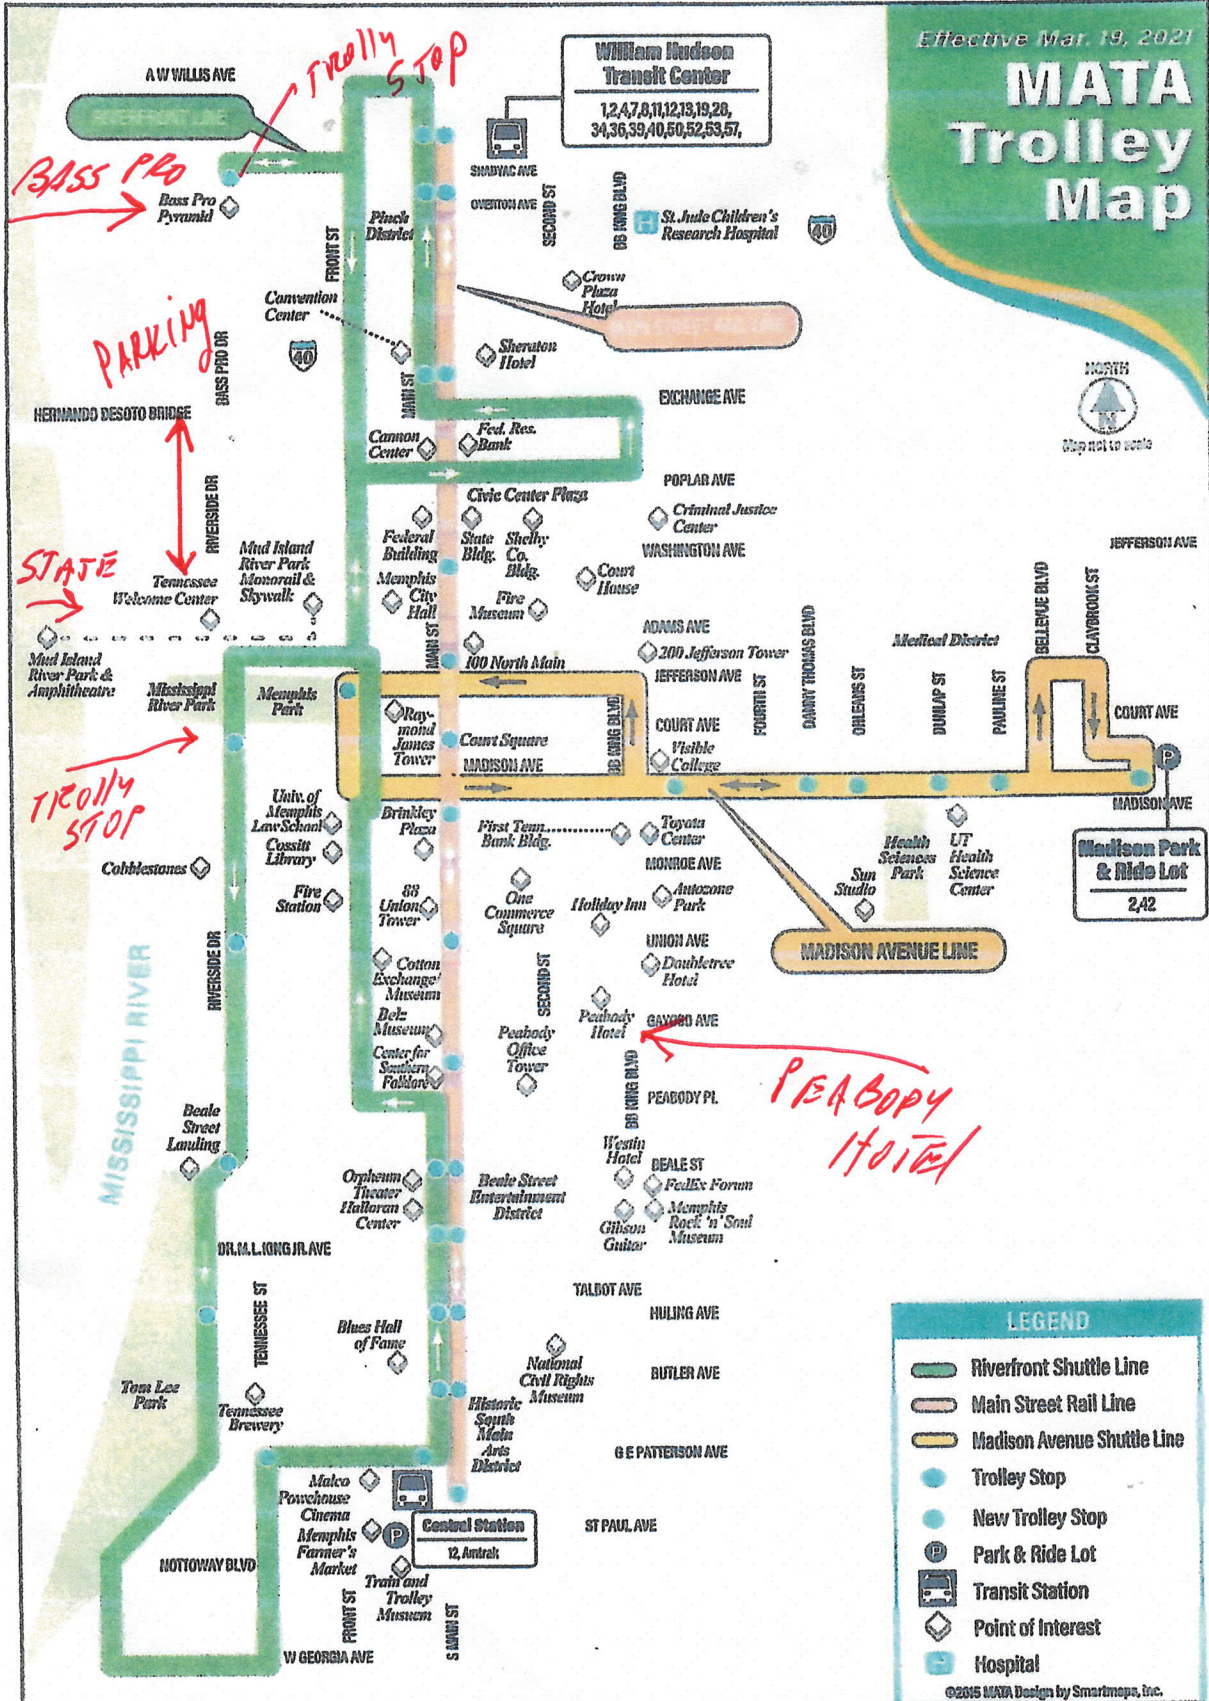

Effective Mar. 19, 2021

MATA Trolley Map

MAIN STREET RAIL LINE

Every 12 Minutes
MONDAY - FRIDAY
 6:45 AM - 12:00 AM
SATURDAY
 8:00 AM - 12:00 AM
SUNDAY
 10:00 AM - 6:00 PM

MADISON AVENUE SHUTTLE LINE

About every 30 minutes
MONDAY - FRIDAY
 6:45 AM - 6:00 PM
SATURDAY
 8:15 AM - 6:00 PM
SUNDAY
 NO SERVICE

RIVERFRONT SHUTTLE LINE

About every 40 minutes
MONDAY - SUNDAY
 10:20 AM - 6:00 PM

Madison Park & Ride Lot
 242

LEGEND

- Riverfront Shuttle Line
- Main Street Rail Line
- Madison Avenue Shuttle Line
- Trolley Stop
- New Trolley Stop
- Park & Ride Lot
- Transit Station
- Point of Interest
- Hospital

©2015 MATA Design by Smartmaps, Inc.